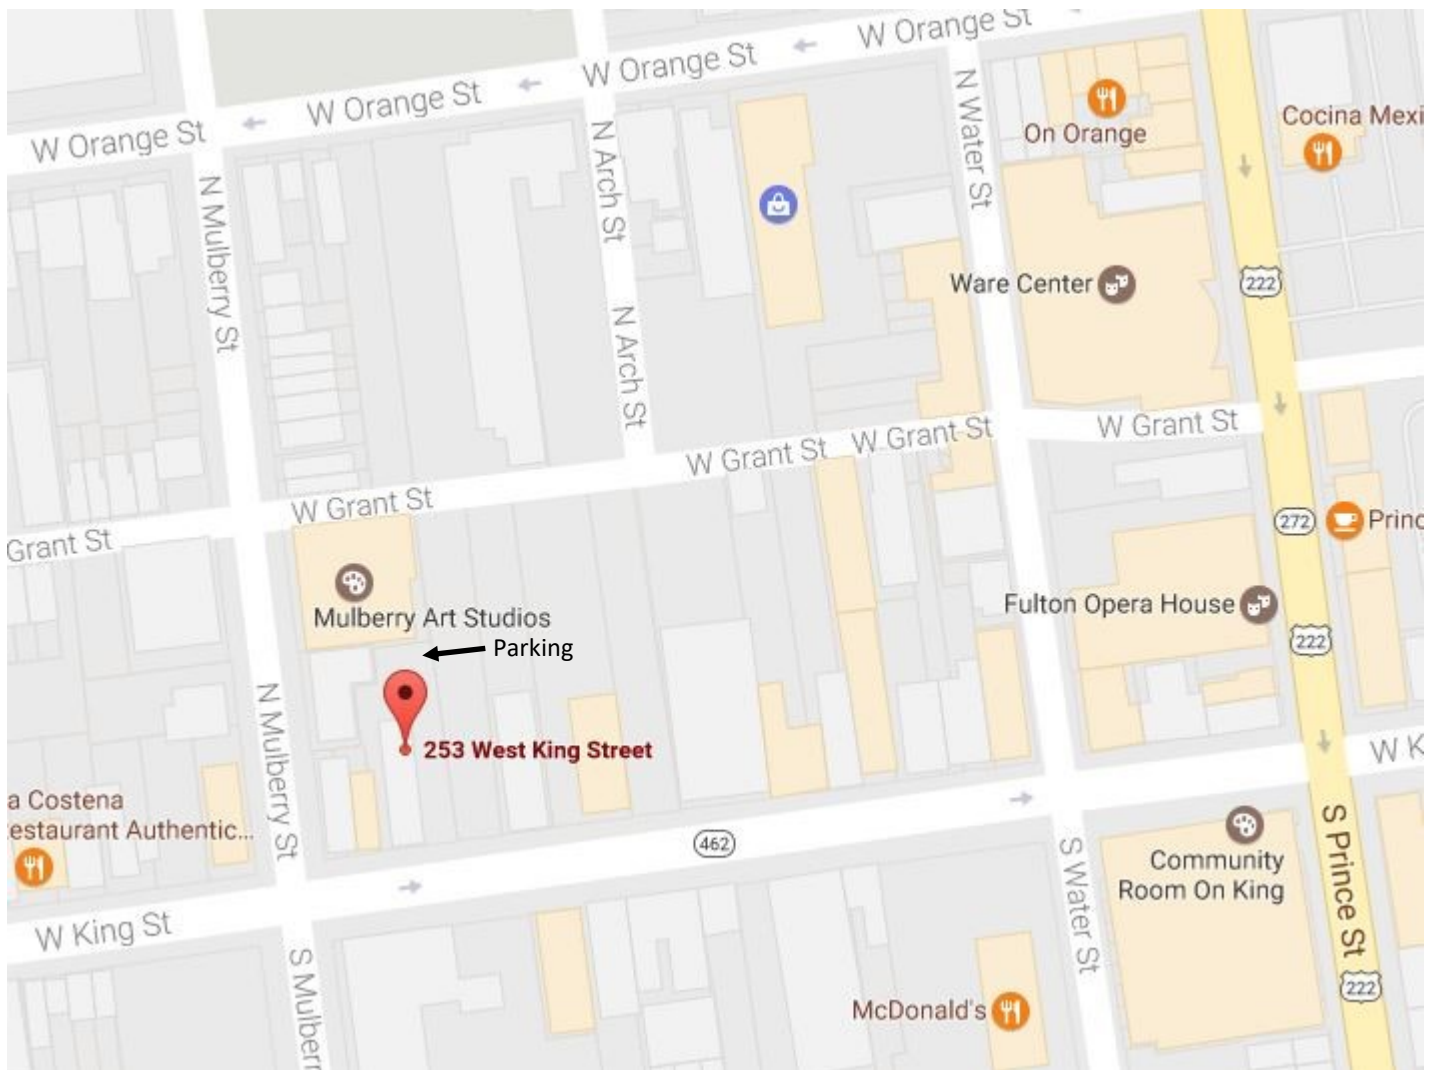

Directions to Mulberry on King

253 West King Street, Lancaster, PA 17603

Directions

Parking is available behind the Mulberry Art Studios on King building. They share a parking lot with Mulberry Art Studios.

From the North:

- Take N Prince St south into Lancaster City.
- Turn Right onto Orange St
- Turn Left onto Mulberry St
- Turn Left onto W Grant St (just north of Mulberry Art Studios)
- Turn Right into the parking lot behind Mulberry Art Studios.

From the South:

- Take Queen St north into Lancaster City.
- Turn Left onto Orange St
- Turn Left onto Mulberry St
- Turn Left onto W Grant St (just north of Mulberry Art Studios)
- Turn Right into the parking lot behind Mulberry Art Studios.

From the West:

- Take King St east into Lancaster City.
- Turn Left into the parking lot just on the right side of 253 W King.